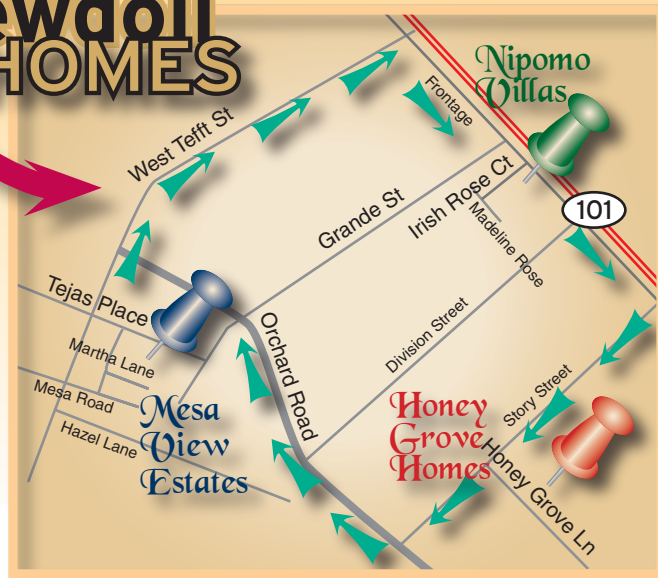

# Honey Grove Homes

**BUY NOW AND SAVE \$\$\$**

**LARGE HOMES ON LARGE LOTS**

## Newdollar HOMES

**Starting at**  
**\$499,900**

**Most Models Feature...**

- Approx. 2346 to 2395 square feet
- Approx. 10,000 square foot lots
- 4 bedrooms
- Great Room with cathedral ceilings
- Separate Family Room
- 3-car garage
- 2 Fireplaces
- 2-10 Buyers Home Warranty