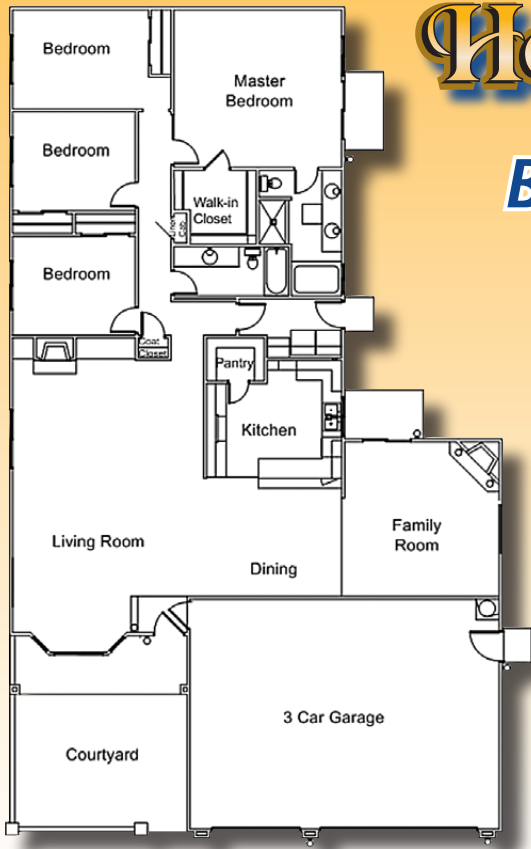

## Newdollar HOMES

**Starting at**  
**\$499,900**

**Most Models Feature...**

- Approx. 2346 to 2395 square feet
- Approx. 10,000 square foot lots
- 4 bedrooms
- Great Room with cathedral ceilings
- Separate Family Room
- 3-car garage
- 2 Fireplaces
- 2-10 Buyers Home Warranty