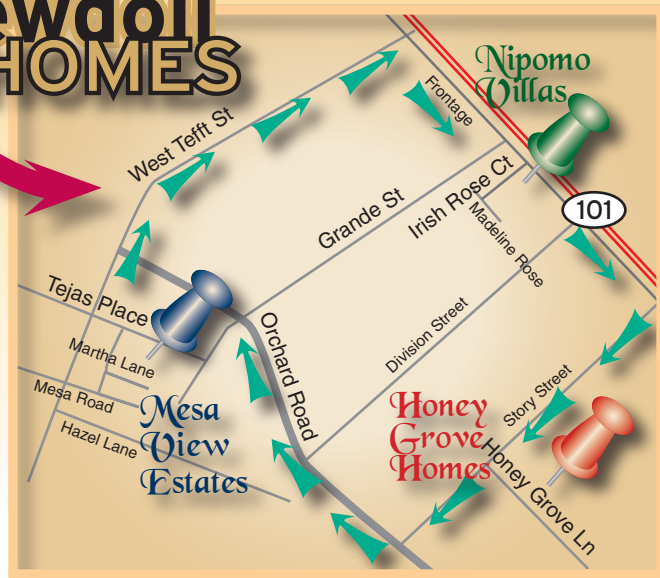

EARLY BIRD SPECIAL

pre sale

Honey Grove Homes

BUY NOW AND SAVE \$\$\$

LARGE HOMES ON LARGE LOTS

Newdollar HOMES

Starting at

\$499,900